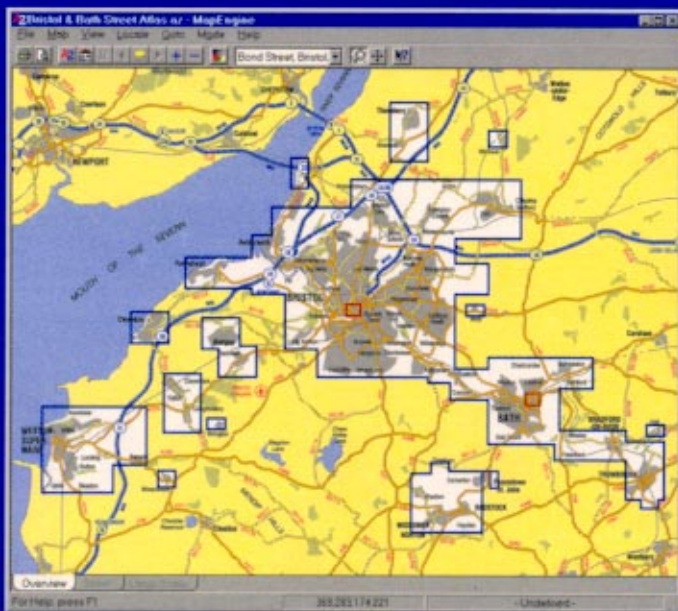

# **DIGITAL** **AZ** **BRISTOL** **BATH** **Street Atlas on CD-Rom**

Fast and easy to use

Full colour  
seamless mapping

Databases of Streets  
and Districts

Designed for  
Windows 95® or  
Windows NT4®

Instant access to  
over 13,000 streets