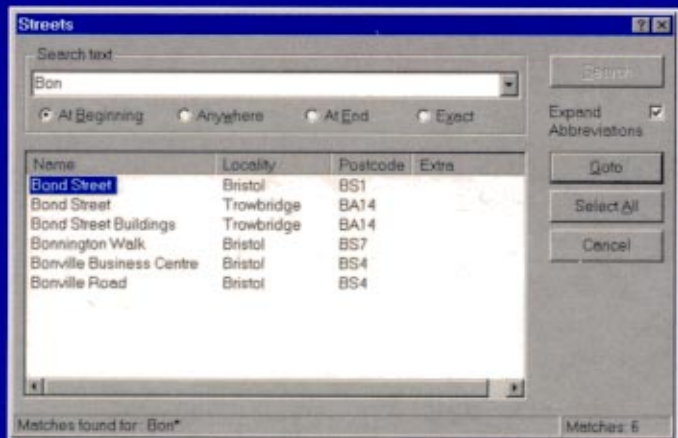

IMPORTANT NOTICE:

The Program and Data in this package are licensed for use on ONE machine only. Read carefully the enclosed Licence Agreement.

Copyright in the software and other information on the enclosed CD is owned by Geographers' A-Z Map Company Ltd or its licensors.

Maps are based upon Ordnance Survey mapping with the permission of The Controller of Her Majesty's Stationery Office under licence no. 399000. Use of the software, its associated documentation, the maps and other information on the

CD are governed by the Licence Agreement printed in the instruction booklet inside this package.