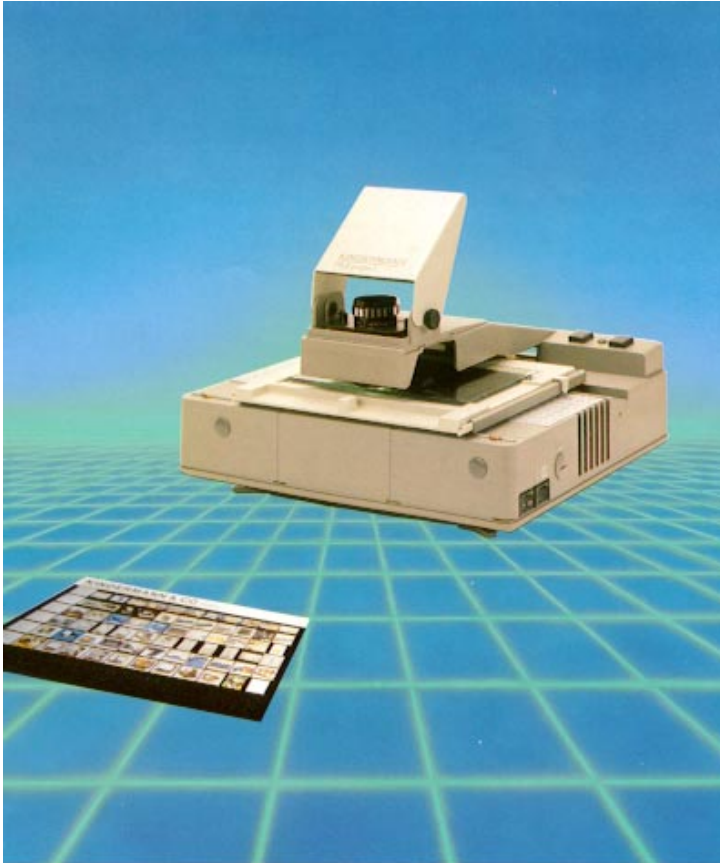

## FR8 Projector

The FR-8 is a purpose built microfiche projector reader. It is small, handy, high-performance projector requiring an area of only 170mm. x 240mm. and weighs only 3.9Kg. This projector is equipped for both front and overhead projection, thus dispensing with need for the operator to turn its back to the audience. Simply adjust the projection in order to match various room conditions. FR8 with its F 1:1.4/25mm, 8 element lens allows a bright high-contrast image to be projected, especially from our colour microfiche maps.

With an appropriate projection screen, it becomes possible to write or to mark the projected microfiche image with a marker pen.

This projector can also be used for group briefings.

### Specifications:

Projector: Image size 390mm x 520mm (15¼ x 20½ inches ) at 1 metre.  
Magnification: 24x  
Dimensions: 170mm. x 240mm. (7 x 9½ inches)  
Weight: 8½ lbs. (3.9Kg.)  
Lamp: 12V 75W  
Carrier: 4" x 6"  
Electrical: 120//240V or 12VDC