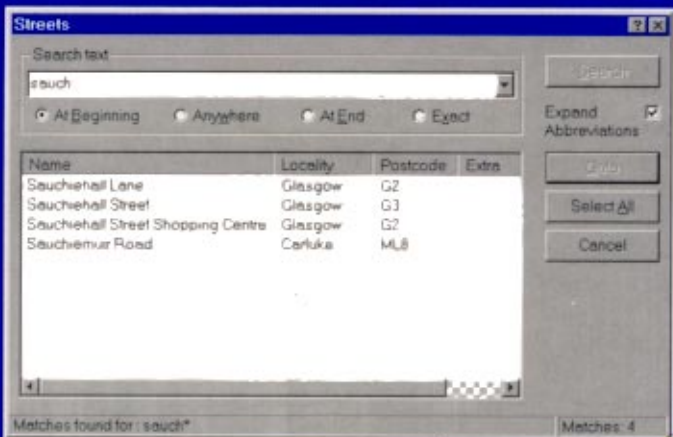

IMPORTANT NOTICE:

The Program and Data in this package are licensed for use on ONE machine only. Read carefully the enclosed Licence Agreement. Copyright in the software and other information on the enclosed CD is owned by Geographers' A-Z Map Company Ltd or its licensors. Maps are based upon Ordnance Survey mapping with the permission of The Controller of Her Majesty's Stationery Office under licence no. 399000. Use of the software, its associated documentation, the maps and other information on the CD are governed by the Licence Agreement printed in the instruction booklet inside this package.