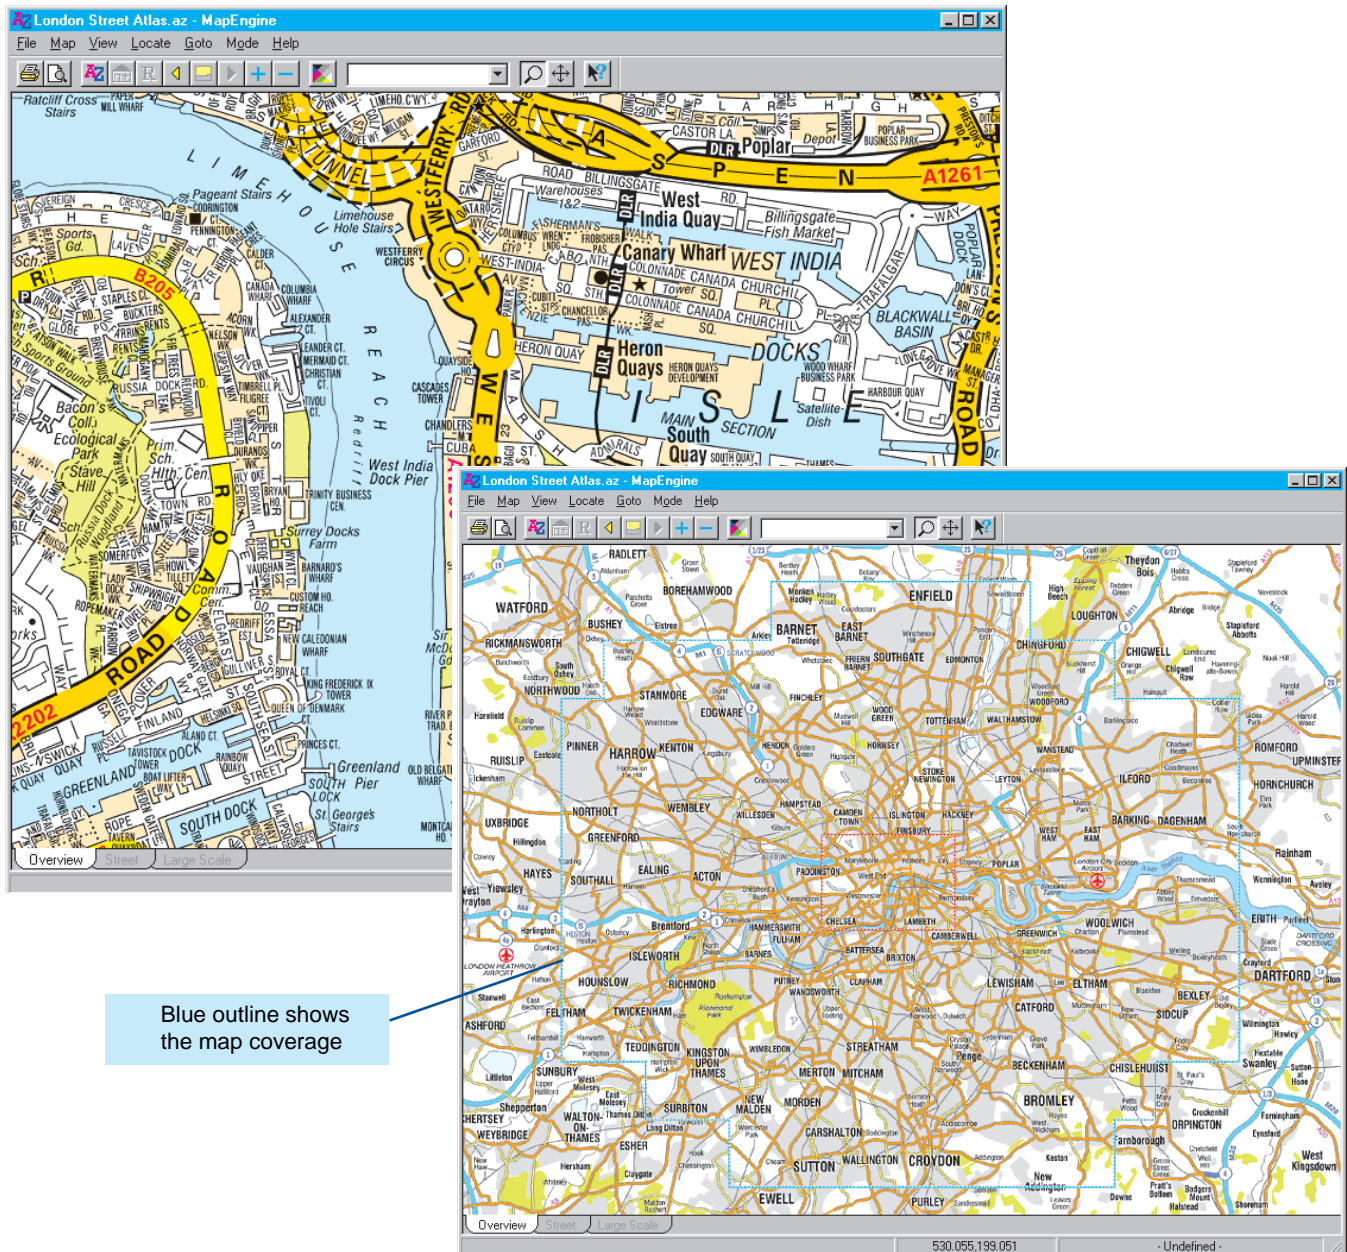

A-Z London CD-Rom

- Zoom or Pan over 456 square miles of continuous high quality, full colour street mapping.
- Find selected streets instantly from a database of over 52,000.
- Locate with ease Districts, Stations, Hospitals, and Places of Interest.
- Print your selected map sections for personal use.

© Crown Copyright (399000).

© Copyright of Geographers' A-Z Map Company Ltd.

■ This program requires Windows 95® or Windows NT4® and 10Mb of hard disk space.

The following minimum specification is recommended.