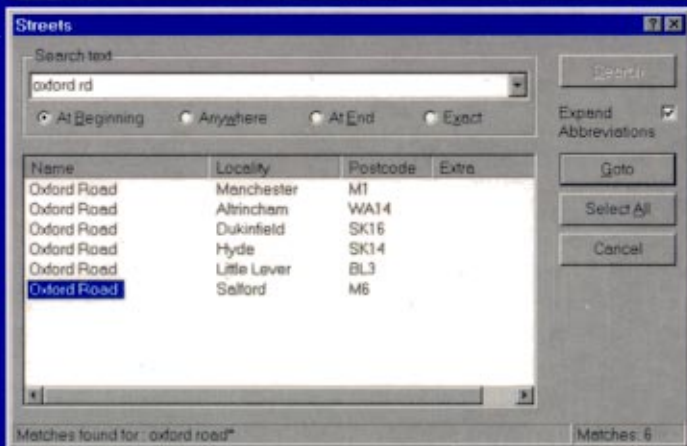

IMPORTANT NOTICE:

The Program and Data in this package are licensed for use on ONE machine only. Read carefully the enclosed Licence Agreement.

Copyright in the software and other information on the enclosed CD is owned by Geographers' A-Z Map Company Ltd or its licensors.

Maps are based upon Ordnance Survey mapping with the permission of The Controller of Her Majesty's Stationery Office under licence no. 399000. Use of the software, its associated documentation, the maps and other information on the CD are governed by the Licence Agreement printed in the instruction booklet inside this package.